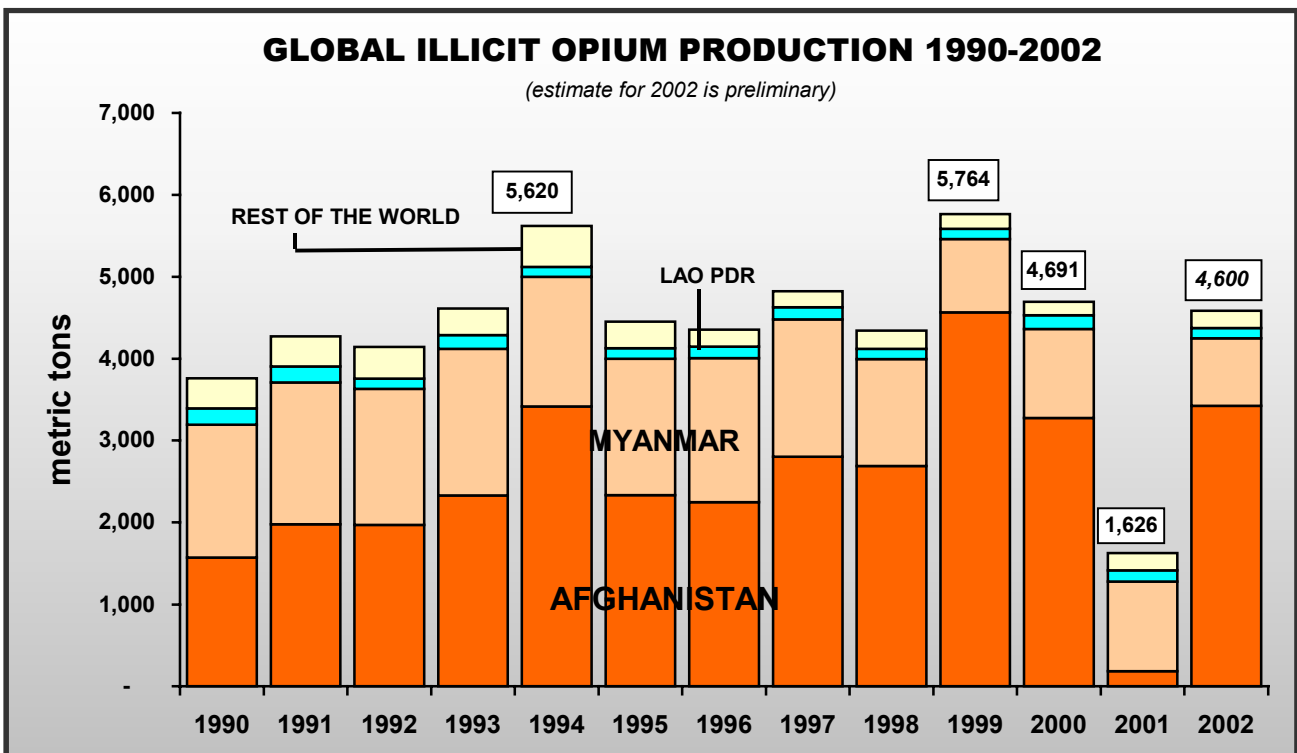

# Annex 10

Source: UNDCP, *Global Illicit Drug Trends 2002*, for years 1990-2001; Lao/UNDCP 2002 opium survey report for 2002 data on Lao PDR, Myanmar/UNDCP 2002 opium survey report for data on Myanmar. Data for the rest of the World is based on 2001 estimates as 2002 estimates are not yet available.

Source: UNDCP, *Global Illicit Drug Trends 2002*, for years 1990-2001; Lao/UNDCP 2002 opium survey report for 2002 data on Lao PDR, Myanmar/UNDCP 2002 opium survey report for data on Myanmar. Data for the rest of the World is based on 2001 estimates as 2002 estimates are not yet available.