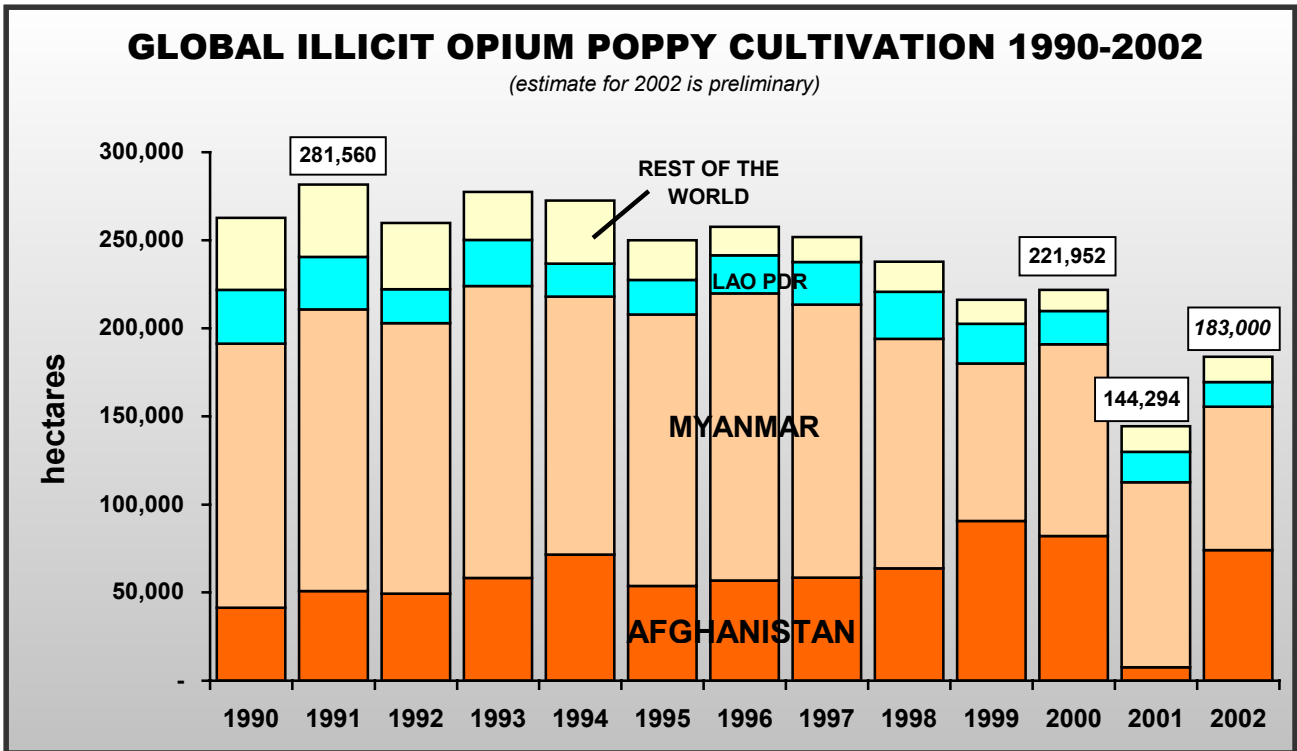

# Annex 10

Source: UNDCP, *Global Illicit Drug Trends 2002*, for years 1990-2001; Lao/UNDCP 2002 opium survey report for 2002 data on Lao PDR, Myanmar/UNDCP 2002 opium survey report for data on Myanmar. Data for the rest of the World is based on 2001 estimates as 2002 estimates are not yet available.

Source: UNDCP, *Global Illicit Drug Trends 2002*, for years 1990-2001; Lao/UNDCP 2002 opium survey report for 2002 data on Lao PDR, Myanmar/UNDCP 2002 opium survey report for data on Myanmar. Data for the rest of the World is based on 2001 estimates as 2002 estimates are not yet available.